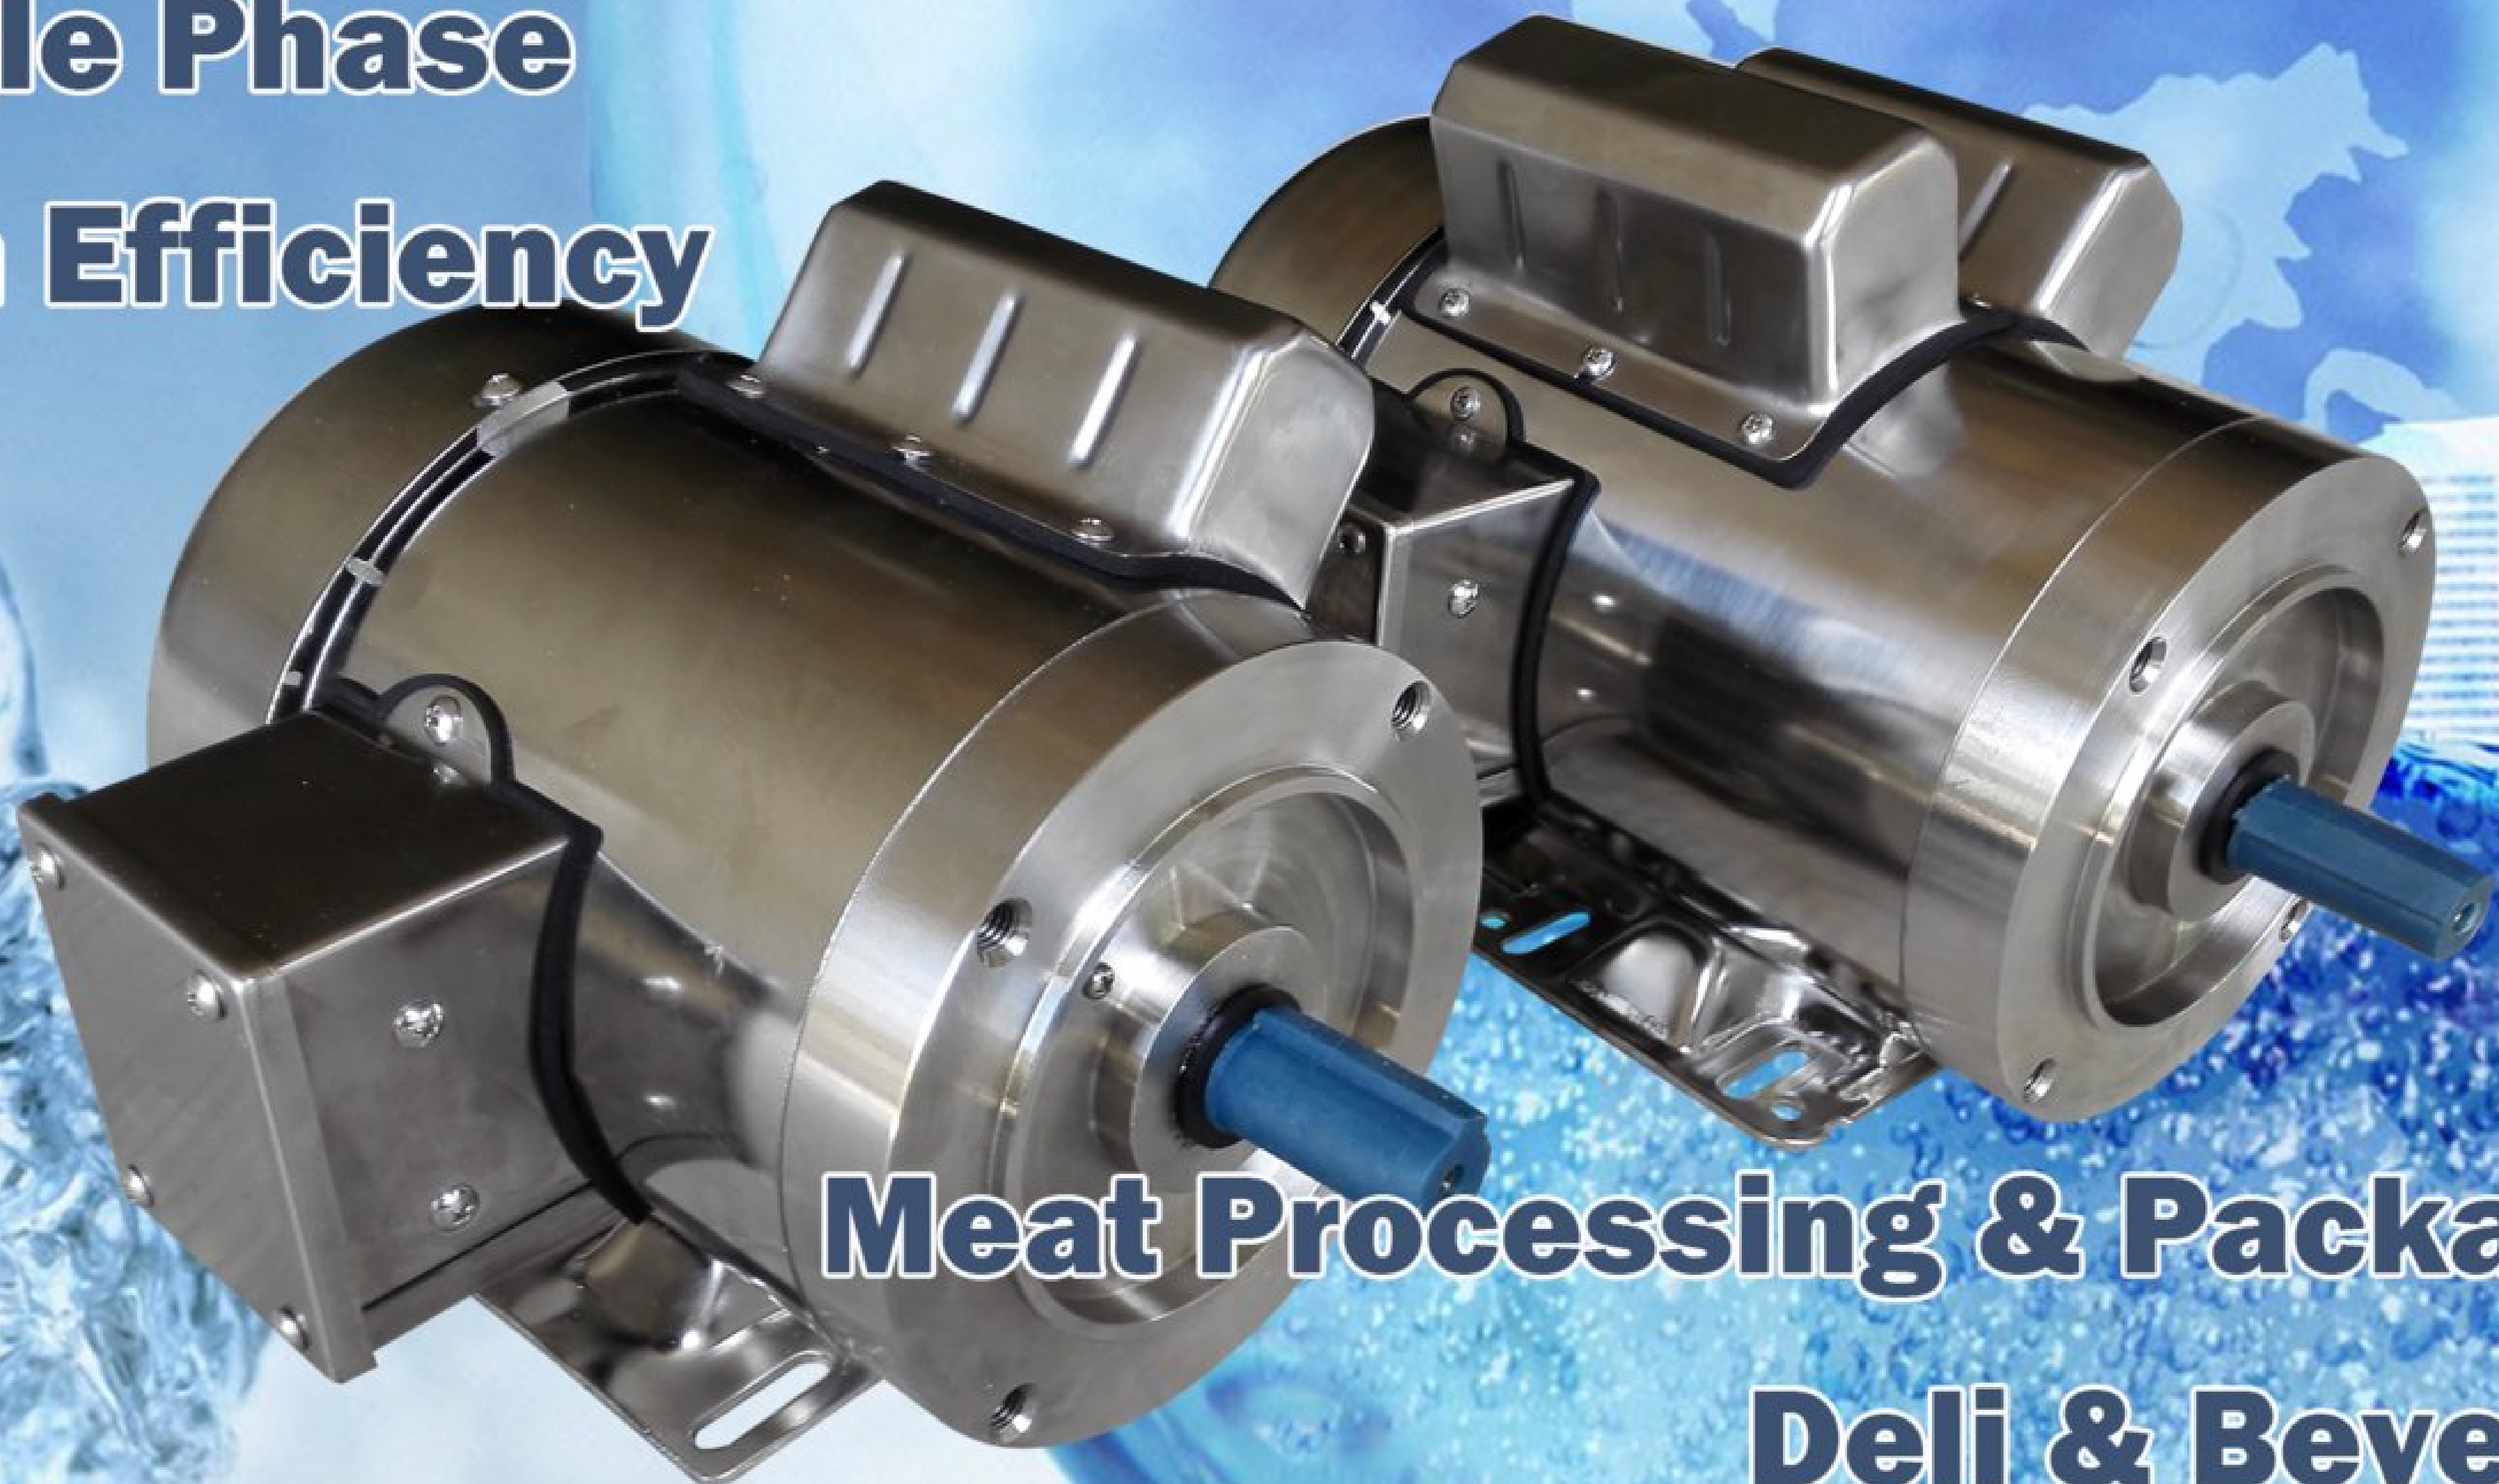

STAINLESS STEEL MOTOR

GATOR[®]

All Stainless Steel

Washdown Duty Motor

Single Phase

High Efficiency

Meat Processing & Packaging

Deli & Beverage

Pharmaceutical

Food Industry

Single Phase Stainless Steel Motors

CONNEX ELECTRIC MOTORS

Division of Connex Ind. Corp.

4975 Avalon Ridge Parkway, Suite 200
Norcross, GA 30071, USA